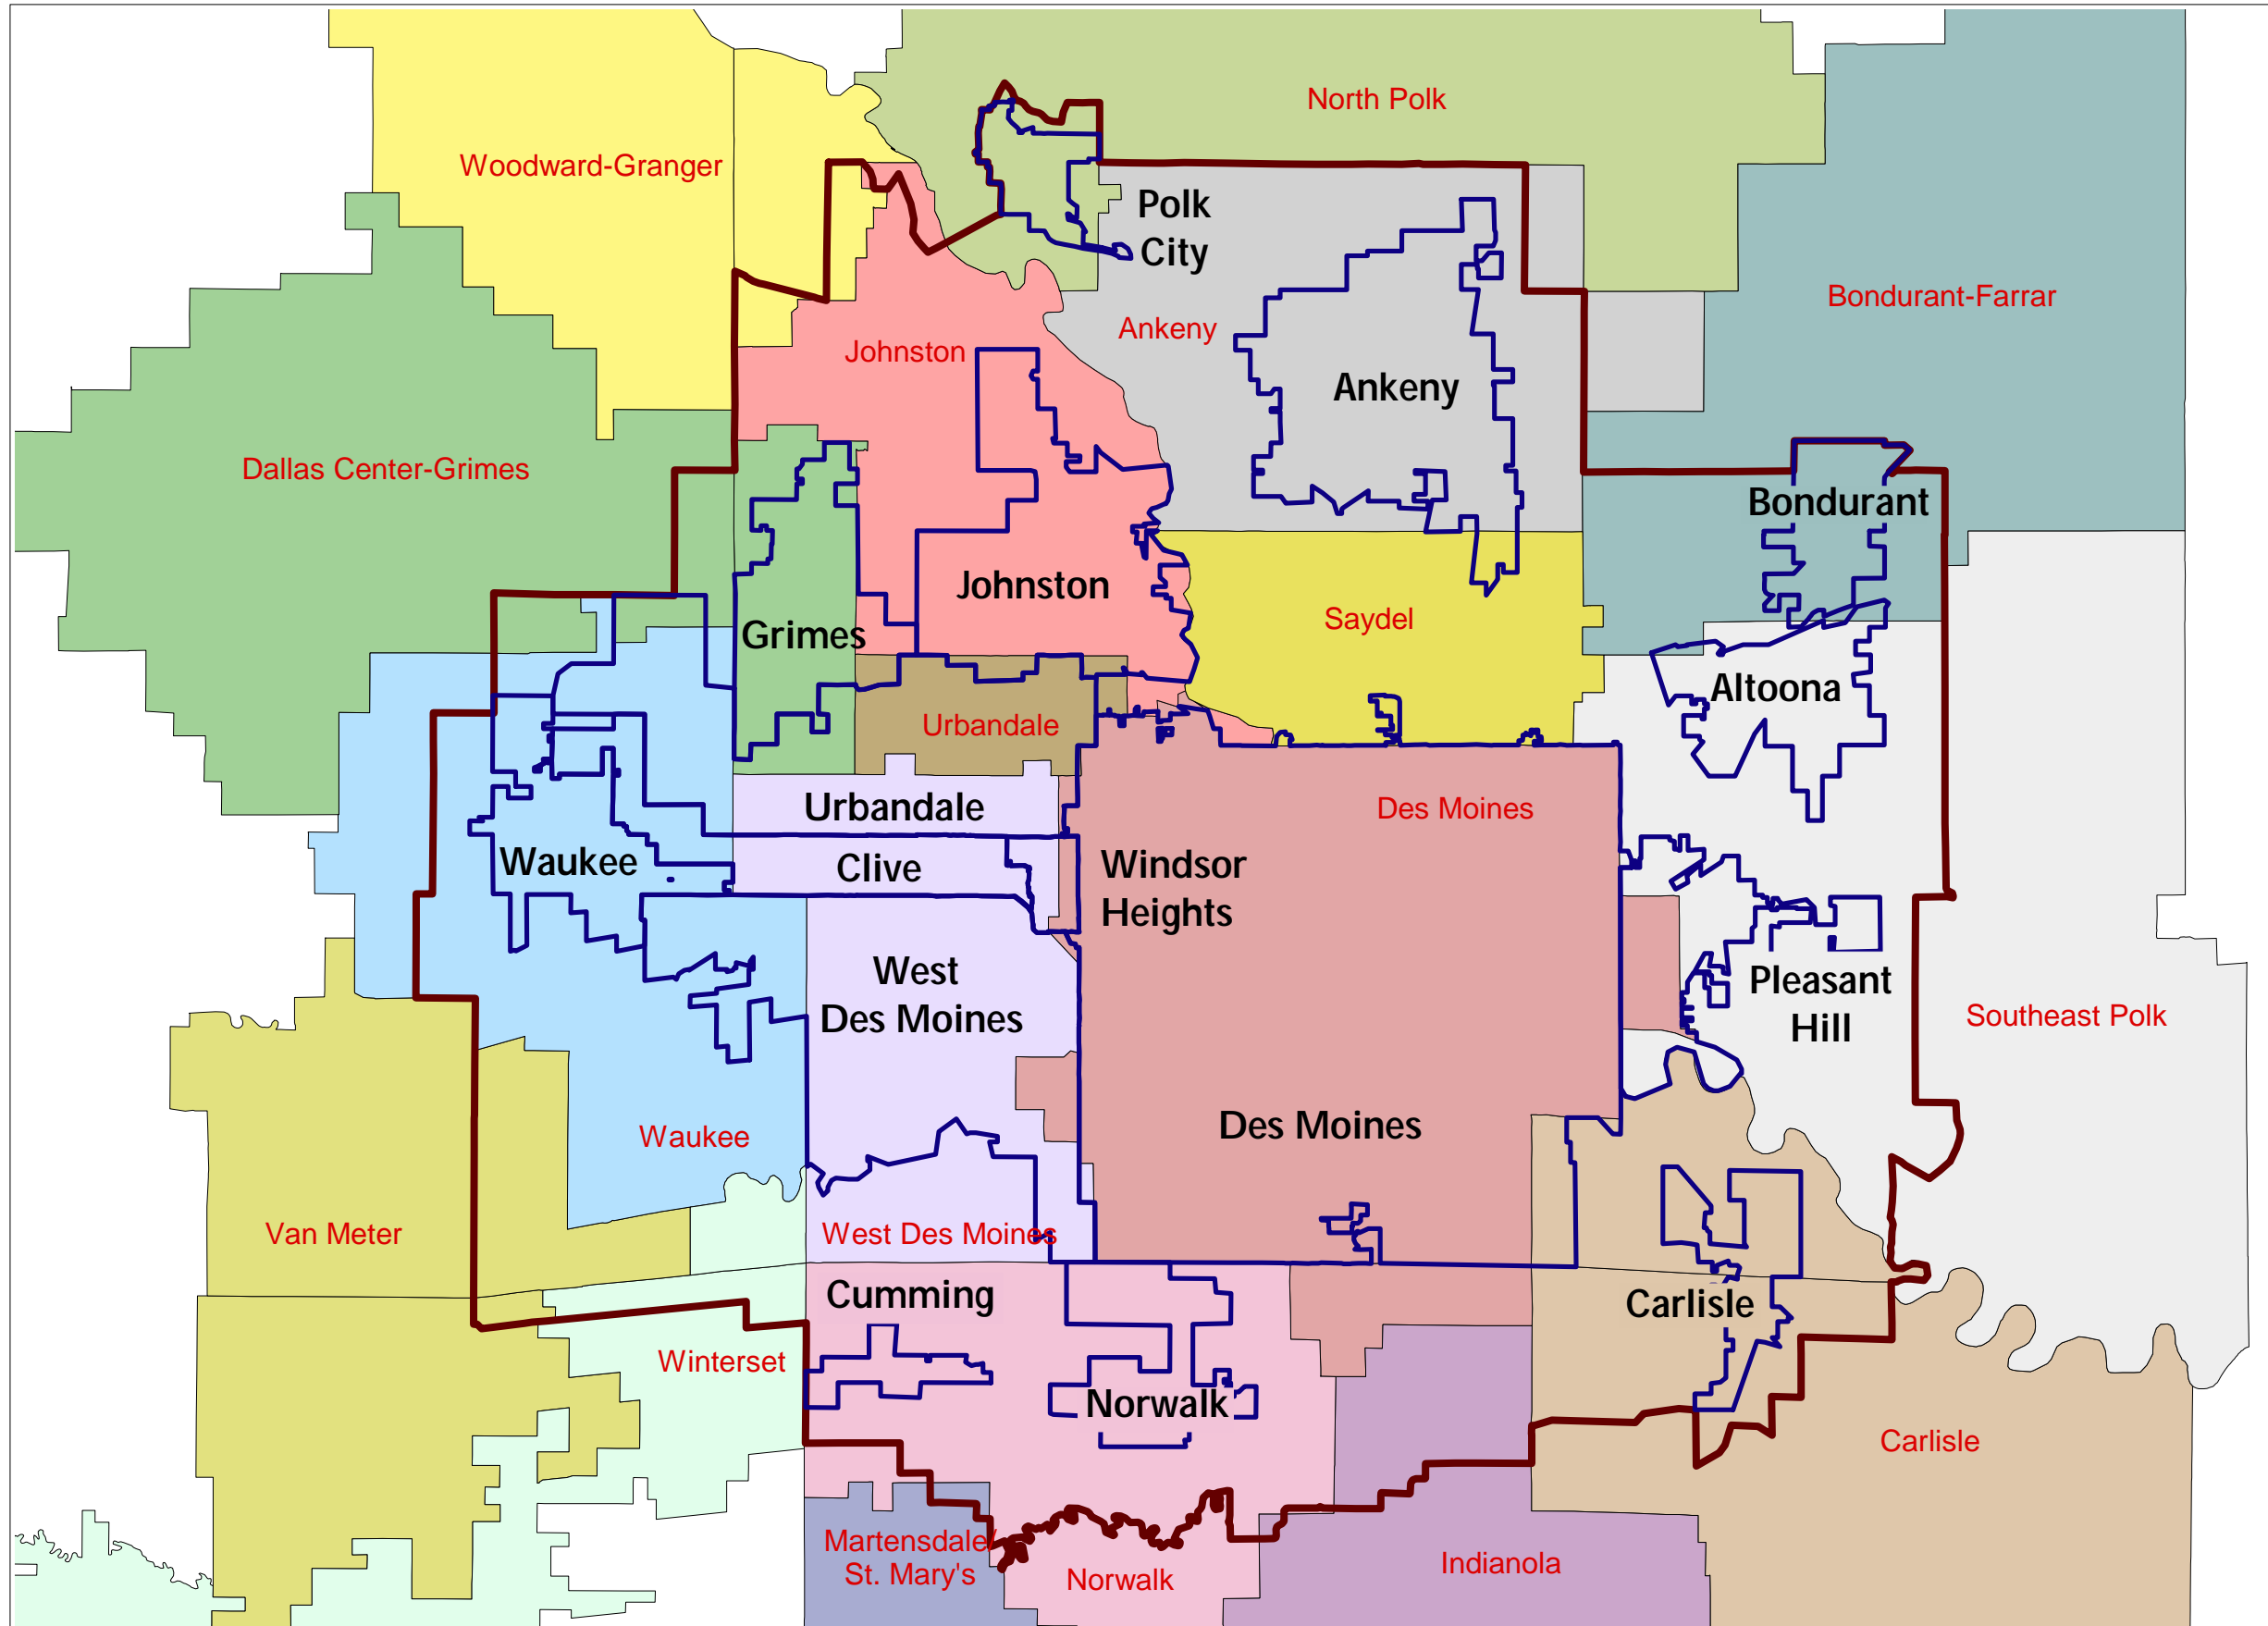

# School Districts

November 1999  
 Source: Bureau of the Census 1995 TIGER Data

**Key to Features**

**School Districts**

- Ankeny
- Bondurant-Farrar
- Carlisle
- Dallas Center-Grimes
- Des Moines
- Indianola
- Johnston
- Martensdale - St. Mary's
- North Polk
- Norwalk
- Saydel
- Southeast Polk
- Urbandale
- Van Meter
- Waukee
- West Des Moines
- Winterset
- Woodward-Granger

**Corporate Limits**

**MPO Boundary**

© 1999 DES MOINES AREA METROPOLITAN PLANNING ORGANIZATION PLEASE CALL (515) 237-1366 TO OBTAIN PERMISSION FOR USE.  
 THE PREPARATION OF THIS MAP WAS FINANCED IN PART THROUGH FEDERAL FUNDS PROVIDED BY THE U.S. DEPARTMENT OF TRANSPORTATION, FEDERAL HIGHWAY ADMINISTRATION, AND/OR FEDERAL TRANSIT ADMINISTRATION.